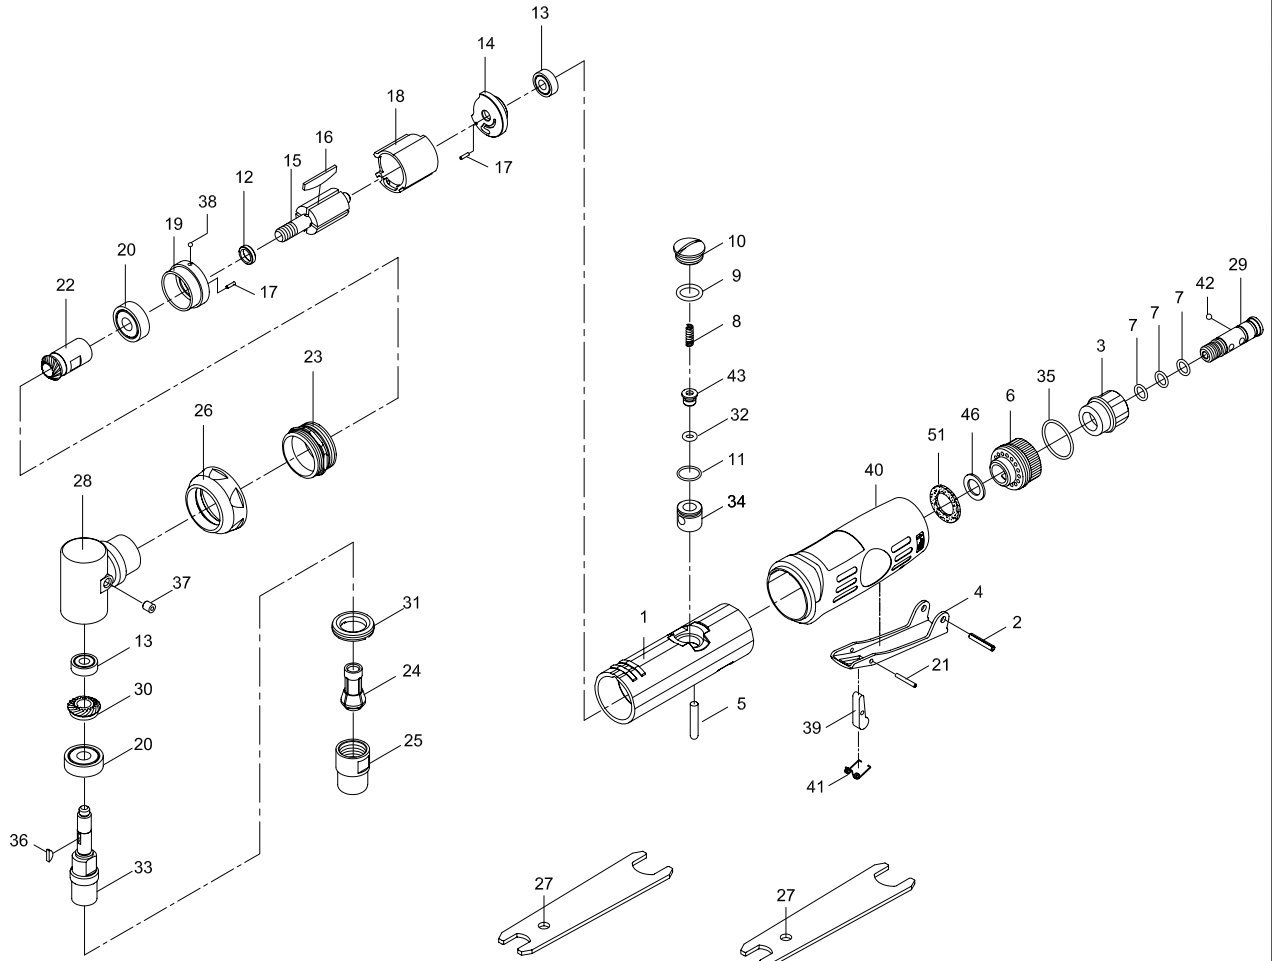

AMOLADORA ANGULAR  
Mod. 2011AHP90

Index No.	Parts No.	Description	Index No.	Parts No.	Description
1	52-522501	Motor Housing	24	51224	Collet
2	40337	Lever Pin (3x18L)	25	52225	Collet Nut
3	52-522503	Air Inlet	26	52226	Front Cap
4	52-522504	Throttle Lever	27	52227	Spanner (2)
5	52-522505	Valve Shaft	28	56228	Head
6	52-522506	Deflector	29	52-522541	Fixed Shaft
7	OR00705105	O-Ring (3) (7.5x1.5)	30	52230	Bevel Gear
8	522208	Spring	31	52231	Lock Ring
9	70109	O-Ring (9.8x1.9)	32	30107	O-Ring (3.8x1.9)
10	52-522510	Valve Screw	33	52233	Spindle
11	52236	O-Ring (10.5x1)	34	522236	Bushing
12	52212	Rotor Spacer	35	OR02105105	O-Ring (21.5x1.5)
13	052213	Ball Bearing (2) (696ZZ)	36	52232	Key
14	52214	Rear End Plate	37	56237	Oil Cap (3/16")
15	52215	Rotor	38	52245	Steel Ball (3/32")
16	52216	Vane (4)	39	51540	Safety Bar
17	30117	Spring Pin (2) (1.5x6)	40	52-522553	Grip
18	52218	Cylinder	41	522212	Spring
19	52219	Front End Plate	42	40145	Steel Ball (1/8")
20	030120	Ball Bearing (2) (608ZZ)	43	522240	Throttle Valve
21	522220	Spring Pin (2x15L)	46	522243	Washer
22	52222	Pinion Gear	51	522250	Damping Material
23	522223	Front Coupling			