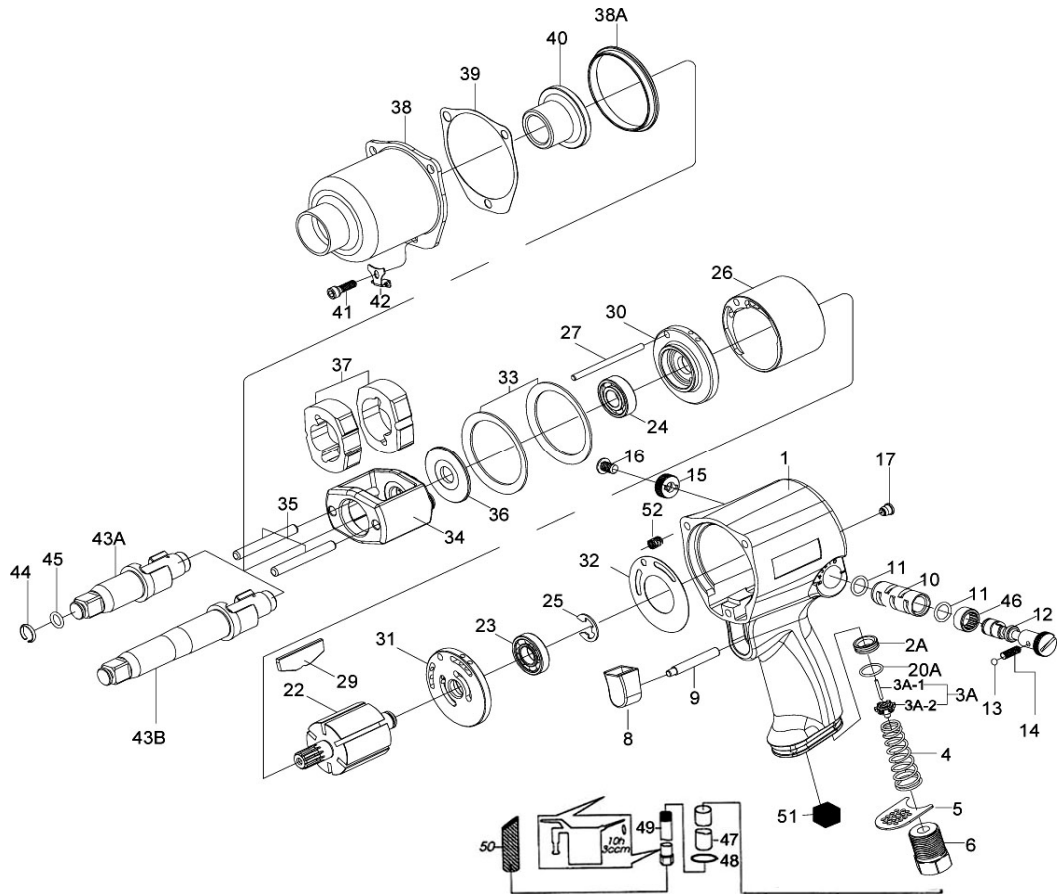

Modelo 155PH / 155PHRE LLAVE DE IMPACTO 1/2"

PARTS LIST

No.	Parts No.	Description	Q'ty
1	5544H-01	Housing Assembly [Incl. 10, 17, 46, 52(3)]	1
2A	5544H-02A	Throttle Valve Seat	1
3A	5544H-03A	Throttle Valve Assembly [Incl. 3A-1, 3A-2]	1
3A-1	5544H-03A-1	Throttle Valve Pin	1
3A-2	5544H-03A-2	Throttle Valve	1
4	5544H-04	Spring	1
5	5544H-05	Exhaust Silcencer	1
6	5544H-06	Air Inlet	1
8	5544H-08	Trigger [Incl. 9]	1
9	5544H-09	Trigger Pin	1
10	5544H-10	Reverse Valve Bushing	1
11	5544H-11	O-Ring	2
12	5544H-12	Reverse Valve	1
13	5544H-13	Steel Ball	1
14	5544H-14	Spring	1
15	5544H-15	Reverse Valve Knob	1
16	5544H-16	Screw	1
17	5544H-17	Grease Fitting	1
20A	5544H-20A	O-Ring	1
22	5544H-22	Rotor	1
23	5544H-23	Ball Bearing	1
24	5544H-24	Ball Bearing	1
30	5544H-30	Front End Plate	1
25	5544H-25	Retainer	1
26	5544H-26	Cylinder	1
27	5544H-27	Cylinder Dowel	1
29	5544H-29	Rotor Blade	6

No.	Parts No.	Description	Q'ty
30	5544H-30	Front End Plate	1
31	5544H-31	Rear End Plate	1
32	5544H-32	Gasket	1
33	5544H-33	Motor Clamp Washer	2
34	5544H-34	Hammer Frame	1
35	5544H-35	Hammer Pin	2
36	5544H-36	Washer	1
37	5544H-37	Hammer	2
38	5544H-38	Hammer Case	1
38A	5544H-38A	Separator	1
39	5544H-39	Gasket	1
40	5544H-40	Bushing	1
41	5544H-41	Screw	3
42	5544H-42	Trigger Retainer	1
43A	5544H-43A	Standard Anvil [Incl. 44, 45]	1
43B	5544H-43B	2" Extended Anvil [Incl. 44, 45]	1
44	5544H-44	Socket Retainer	1
45	5544H-45	O-Ring	1
46	5544H-46	Reverse Valve Bushing Gear	2
47	5544H-47	Exhaust Hose [For ST-5544HRE]	1
48	5544H-48	O-Ring [For ST-5544HRE]	1
49	5544H-49	Lead Hose [For ST-5544HRE]	1
50	5544H-50	Isolation Cover [For ST-5544HRE]	1
51	5544H-51	Muffler Element	1
52	5544H-52	Heli-Coil	3
TK	5544H-TK	Tune-Up Kit [Incl. 4, 11(2), 13, 14, 23, 24, 25, 29(6), 32, 39, 44, 45, 49]	