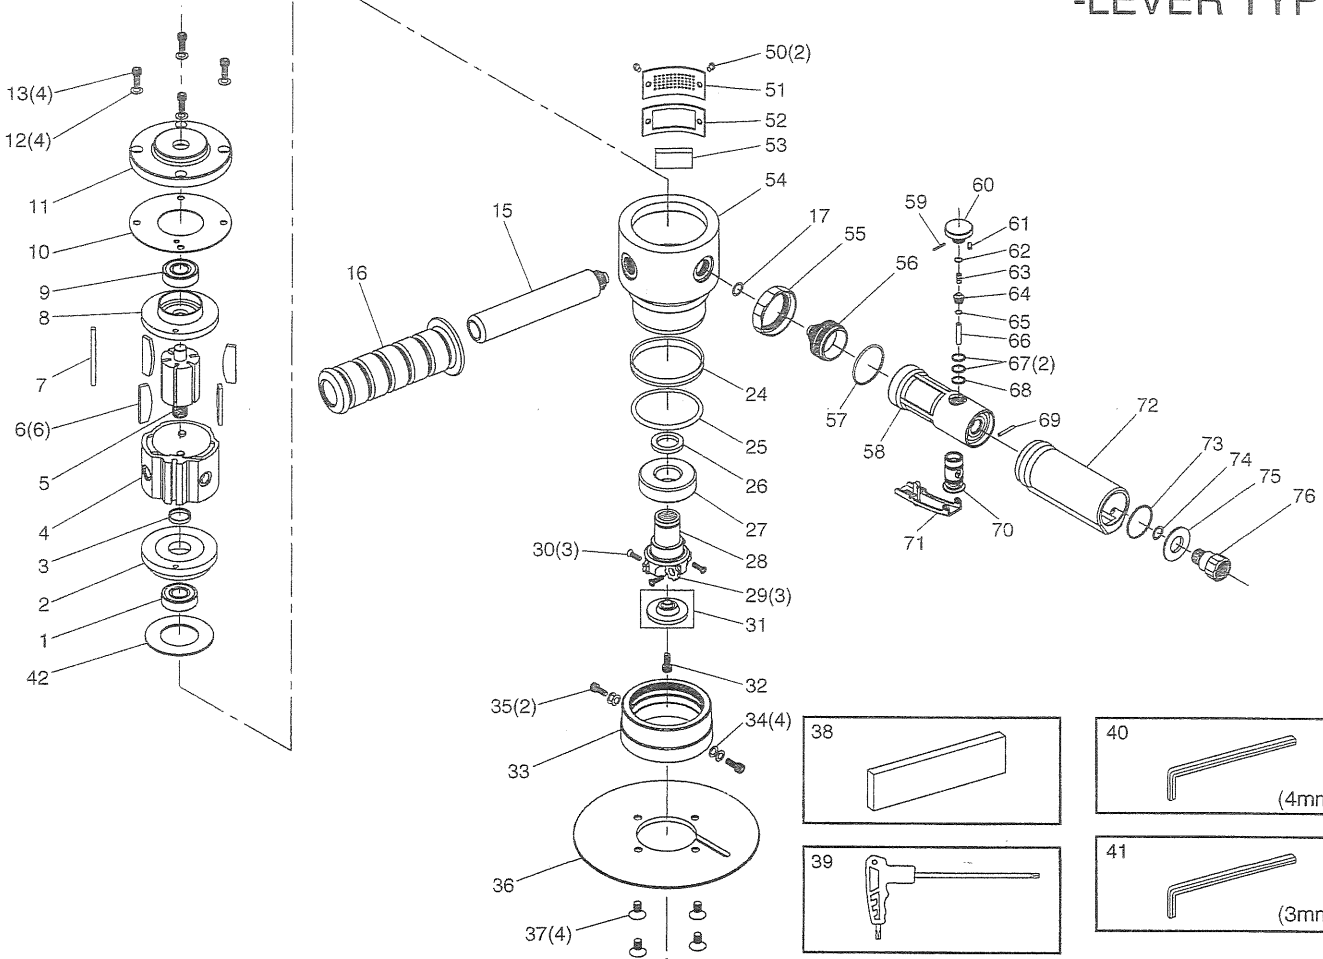

VERTICAL AIR BEVELER

EXPLODED VIEW

-LEVER TYPE-

PARTS LIST

Index No.	Parts No.	Description	Qty. Per tool
1	251BV-01	Ball Bearing	1
2	251BV-02	Front End Plate	1
3	251BV-03	Collar	1
4	251BV-04	Cylinder	1
5	251BV-05	Rotor	1
6	251BV-06	Blade	6
7	251BV-07	Dowel Pin	1
8	251BV-08	Rear End Plate	1
9	251BV-09	Ball Bearing	1
10	251BV-10	Gasket	1
11	251BV-11	Housing Cap	1
12	251BV-12	Washer	4
13	251BV-13	Screw	4
15	251BV-15	Handle	1
16	251BV-16	Grip	1
17	251BV-17	O-Ring	1
24	251BV-24	Collar	1
25	251BV-25	O-Ring	1
26	251BV-26	Washer	1
27	251BV-27	Ball Bearing	1
28	251BV-28	Cutter Holder	1
29	251BV-29	Cutter (250ABV-R3.5 10pcs set)	3
30	251BV-30	Screw	3
31	251BV-31	Guide Roller Assy	1
32	251BV-32	Screw	1
33	251BV-33	Adjust Ring	1
34	251BV-34	Spring Washer	4
35	251BV-35	Screw	2
36	251BV-36	Flange	1
37	251BV-37	Screw	4
38	251BV-38	Cutter Holder Stopper	1
39	251BV-39	Torx Wrench	1

Index No.	Parts No.	Description	Qty. Per tool
40	251BV-40	Hex. Wrench (4mm)	1
41	251BV-41	Hex. Wrench (3mm)	1
50	251LBV-50	Screw	2
51	251LBV-51	Deflector	1
52	251LBV-52	Deflector Gasket	1
53	251LBV-53	Sponge	1
54	251LBV-54	Motor Housing	1
55	251LBV-55	Lock Ring	1
56	251LBV-56	Joint	1
57	251LBV-57	O-Ring	1
58	251LBV-58	Housing	1
59	251LBV-59	Spring Pin	1
60	251LBV-60	Regulator Dial	1
61	251LBV-61	Spring Pin	1
62	251LBV-62	O-Ring	1
63	251LBV-63	Valve Spring	1
64	251LBV-64	Valve	1
65	251LBV-65	O-Ring	1
66	251LBV-66	Valve Shaft	1
67	251LBV-67	O-Ring	2
68	251LBV-68	O-Ring	1
69	251LBV-69	Spring Pin	1
70	251LBV-70	Regulator	1
71	251LBV-71	Safety Lever Assy	1
72	251LBV-72	Housing Cover	1
73	251LBV-73	O-Ring	1
74	251LBV-74	O-Ring	1
75	251LBV-75	Seal Washer	1
76	251LBV-76	Inlet Bushing	1